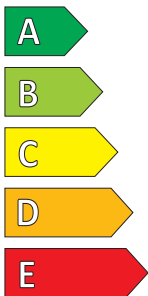

Product Information Sheet

Delegated Regulation (EU) 2020/740

Supplier name or trademark	Continental
Commercial name or trade designation	PremiumContact 6
Tyre type identifier	0358480
Tyre size designation	235/55 R 19
Load-capacity index	105
Speed category symbol	V
Fuel efficiency class	B
Wet grip class	A
External rolling noise class	B
External rolling noise value	72 dB
Severe snow tyre	No
Ice tyre	No
Date of start of production	01/20
Date of end of production	-
Load version	XL
Additional information	

ENERG

Continental

0358480

235/55 R 19 105 V XL

C1

B

A