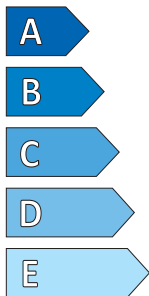

Product Information Sheet

Delegated Regulation (EU) 2020/740

Supplier name or trademark	Continental
Commercial name or trade designation	PremiumContact 6
Tyre type identifier	0358480
Tyre size designation	235/55 R 19
Load-capacity index	105
Speed category symbol	V
Fuel efficiency class	B
Wet grip class	A
External rolling noise class	B
External rolling noise value	72 dB
Severe snow tyre	No
Ice tyre	No
Date of start of production	01/20
Date of end of production	-
Load version	XL
Additional information	

ENERG

Continental

0358480

235/55 R 19 105 V XL

C1

B

A